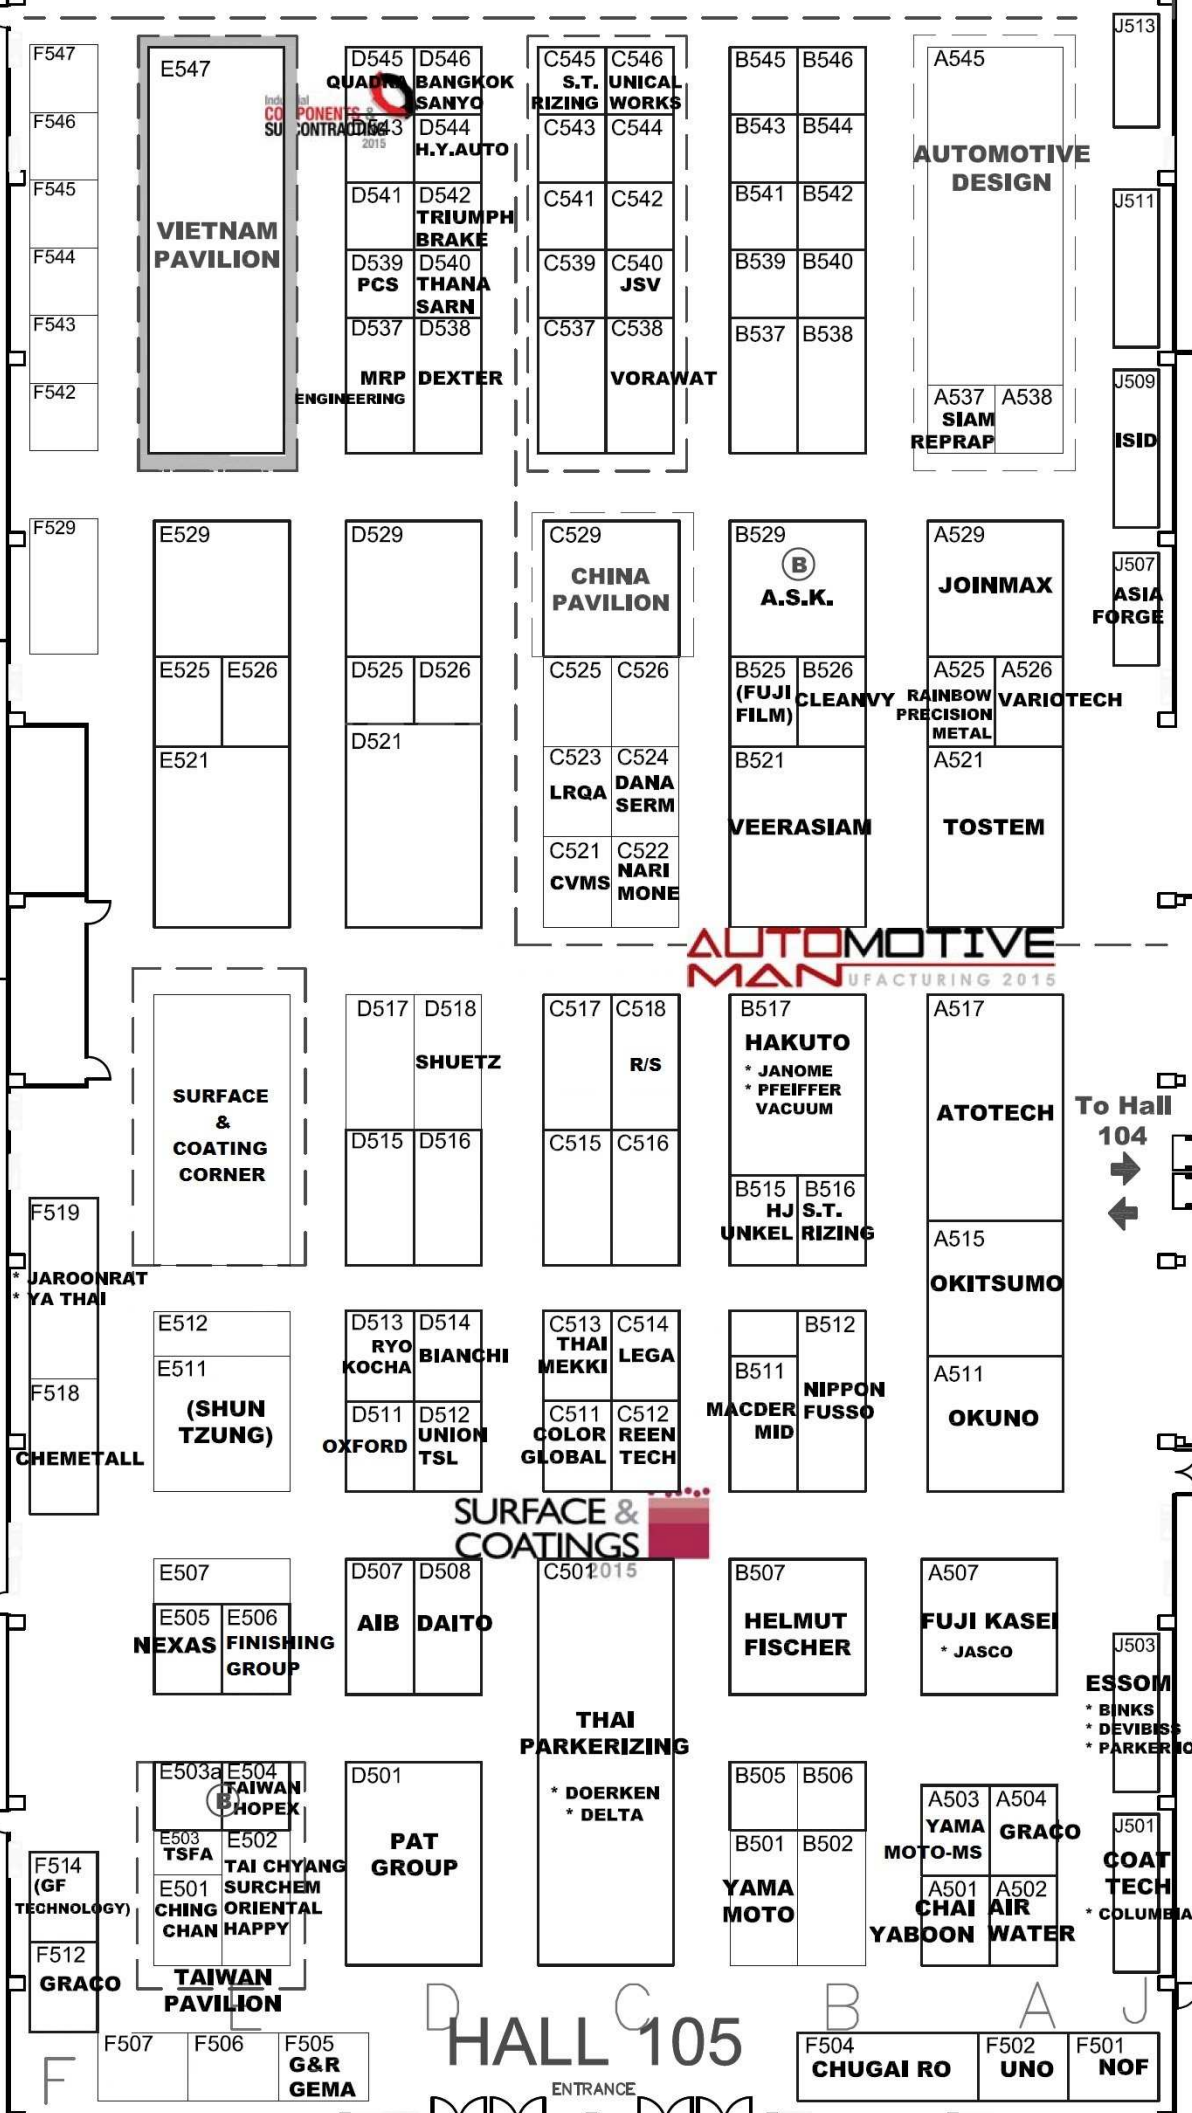

24-27 June 2015 BITEC, BANGKOK, THAILAND

**ME MANUFACTURING EXPO 2015 Gallery**

← Entrance to HALL 107 →

Organized by:  
**Reed Tradex**

Tel. (66) 0-2686-7299  
Fax: (66) 0-2686-7288

E-mail : [manufacturing-expo@reedtradex.co.th](mailto:manufacturing-expo@reedtradex.co.th)  
website : [www.manufacturing-expo.com](http://www.manufacturing-expo.com)

As of: 02 April 2015  
TIME 12:18 Hrs.

"This floor plan is for internal use only,  
is not scaled and subject to change  
without prior notice.  
Property of Reed Tradex Company  
All Rights Reserved

← Entrance to HALL 107 →